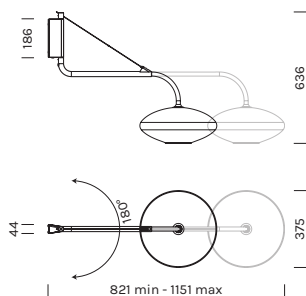

INDOOR - WALL

ASTRELLE ELLIX AP

- alluminio, vetro soffiato a bocca

- aluminum, mouthblown glass

3030	M 2700K	W 3000K
Power	↑ 6.0W ↓ 9.7W	↑ 6.0W ↓ 9.7W
Nominal lumen	↑ 714.0lm ↓ 1401.0lm	↑ 724.0lm ↓ 1475.0lm
Beam angle	↑ diffused ↓ 150°	↑ diffused ↓ 150°
CRI	>90	>90
Supply	220-240V	220-240V

Item	Temperature	Body	Glass
3030	M	-FS	-ANE
	W		

..... composed by
 3030.1 (1Pz)
 3020.2 (1Pz)