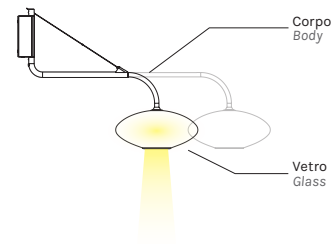

INDOOR - WALL

ASTRELLE ELLIX AP

- alluminio, vetro soffiato a bocca

- aluminum, mouthblown glass

3030	M 2700K	W 3000K
Power	↑ 6.0W ↓ 9.7W	↑ 6.0W ↓ 9.7W
Nominal lumen	↑ 714.0lm ↓ 1401.0lm	↑ 724.0lm ↓ 1475.0lm
Beam angle	↑ diffused ↓ 150°	↑ diffused ↓ 150°
CRI	>90	>90
Supply	220-240V	220-240V

Item	Temperature	Body	Glass
3030	M	-FS	-ANE
	W		

..... composed by
 3030.1 (1Pz)
 3020.2 (1Pz)