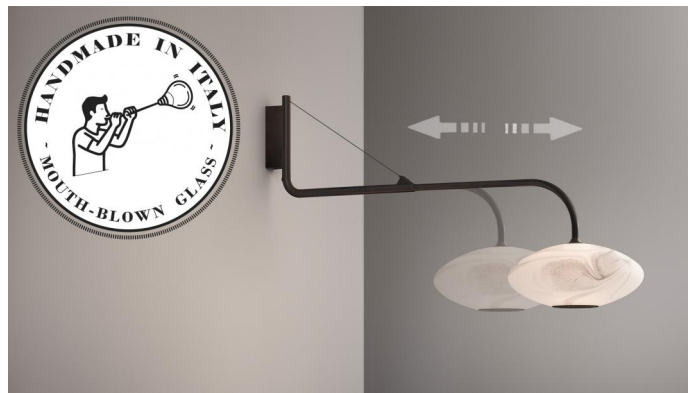

INDOOR - WALL

ASTRELLE ELLIX AP

- alluminio, vetro soffiato a bocca

- aluminum, mouthblown glass

3030	M 2700K	W 3000K
Power	↑ 6.0W ↓ 9.7W	↑ 6.0W ↓ 9.7W
Nominal lumen	↑ 714.0lm ↓ 1401.0lm	↑ 724.0lm ↓ 1475.0lm
Beam angle	↑ diffused ↓ 150°	↑ diffused ↓ 150°
CRI	>90	>90
Supply	220-240V	220-240V

Item	Temperature	Body	Glass
3030	M	-FS	-ANE
	W		

..... composed by
 3030.1 (1Pz)
 3020.2 (1Pz)